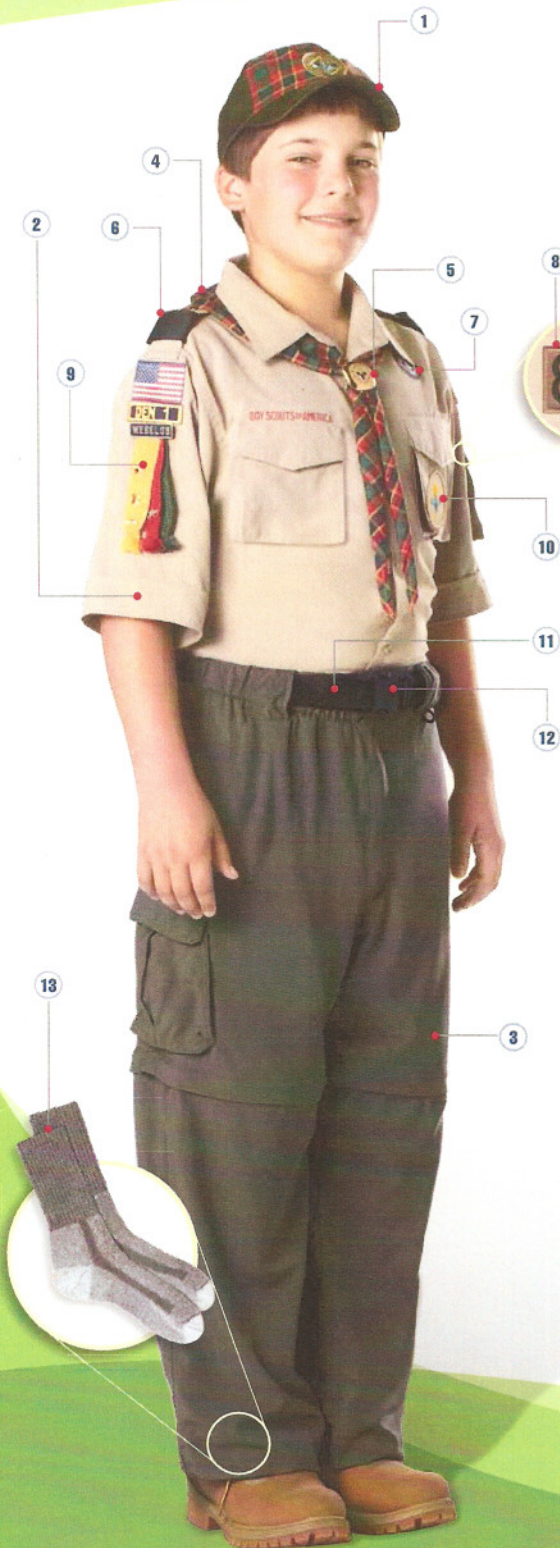

Webelos Scout essentials

Webelos Scouts have the option of wearing the forest green and khaki uniform or the blue uniform.

1 Webelos Twill Cap

85192 - 93 11.99

2 New! Centennial Uniform Shirts

Short-Sleeve Supplex Nylon Youth 62791 - 93 29.99