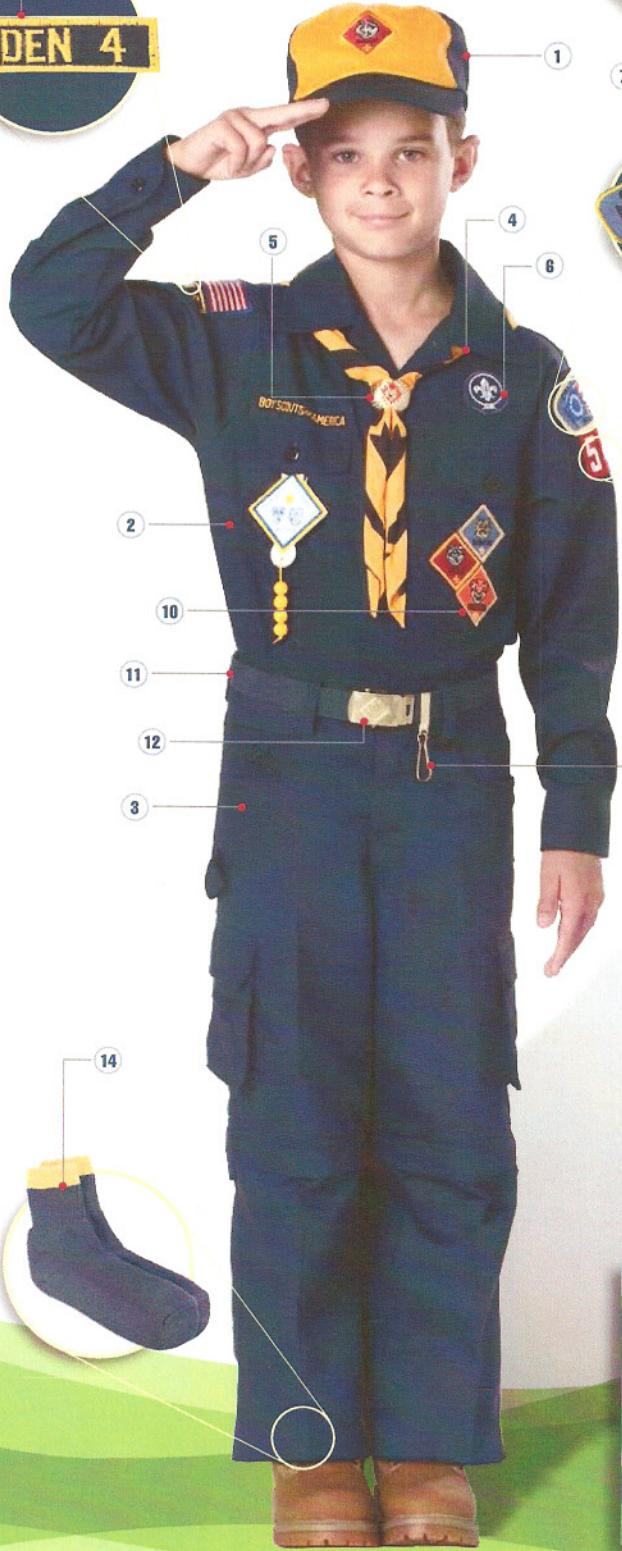

# Wolf Cub Scout essentials

- 1 Wolf Cub Scout Twill Cap**  
85392 – 93 11.99
- 2 Shirts**  
Short-Sleeve 84091 – 95 22.99  
Long-Sleeve 82991 – 95 26.99
- 3 Pants**  
Cub Scout Switchback<sup>2</sup>™ Pants  
90161 – 72 24.99
- Shorts**  
84006 – 22 19.99  
84032 – 36 22.99
- 4 Wolf Cub Scout Neckerchief**  
For second-grade boys (or those 8 years old)  
00802 4.99
- 5 Wolf Cub Scout Neckerchief Slide**  
80000 2.49
- 6 World Scout Crest Emblem**  
00143 1.49
- 7 Official Council Shoulder Insignia**  
Pricing varies.  
See scoutstuff.org for a full list of CSIs.
- 8 Unit Numerals**  
Numbers 0 through 8 (invert 6 for 9)  
10400 – 08 1.19 ea.
- 9 Den Numerals (Shown on right sleeve)**  
Numbers 1 through 24  
10701 – 24 1.39 ea.
- 10 Cub Scout Ranks (Restricted)**  
Tiger 80369  
Bobcat 00370  
Wolf 00371
- 11 Cub Scout Web Belt**  
S/M 81391 6.49  
M/L 81393 8.99  
XL 81394 10.99
- 12 Cub Scout Buckle**  
799 2.99
- 13 Knife Clip**
- 14 Cub Scout Socks**  
Ankle 84990 – 93 4.49/pr.  
Crew 84890 – 93 4.99/pr.  
Knee 85490 – 93 5.99/pr.  
Thoro Activity 86891 – 94 8.99/pr.